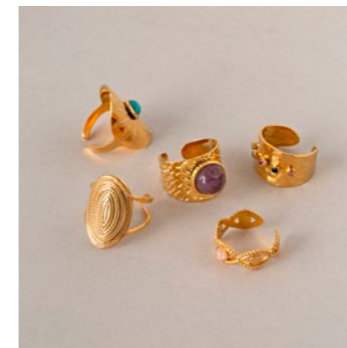

WHOLESALE CONTACTS

HEAD OFFICE

Tiffany Drennow
+46 768 668 168
tiffany.drennow@timiofsweden.com

GERMANY & AUSTRIA

Christian Schmidt
+49 171 7474 696
christian@vertriebsagentur-schmidt.de

Sandra Pohling
+49 151 17270629
sandra@vertriebsagentur-schmidt.de

DENMARK & SWEDEN

Sofie Falsner
Ease copenhagen Aps
+4540948623
sofie@ease-cph.com
www.ease-cph.com

FINLAND

Bluebaum Oy
Agent name: Erik Motelay
Katajanokankatu 4
00160 Helsinki
+358 9 4289 1567
erik@bluebaum.com

BELGIUM & LUXEMBOURG

Anna Vandoorne
Laundry Lab Agency
+32 498 53 41 88
laundrylabagency@gmail.com

NETHERLANDS

Claire Roedolf
+31 (0)6 24 34 55 94
info@blanchelabels.nl

SWITZERLAND

Thomas Flach
+41 78 862 36 25
thomas.flach@loeffelhase.ch

NORWAY

Ruth Munck
Moxtex AS
+ 47 92046300
ruth@moxtex.no

CROATIA

Robert Komazec
+385 98 417 854
info@soho.hr

Follow us on
instagram!
@TIMIOFSWEDEN