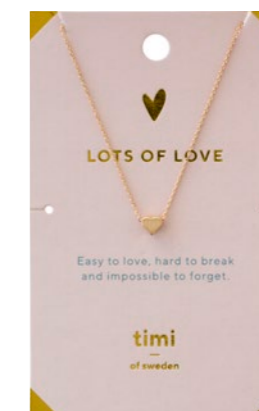

LOTS OF LOVE
Sliding Heart Necklace
84110 GOLD