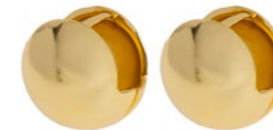

INGRID
stud huggies
84942 GOLD